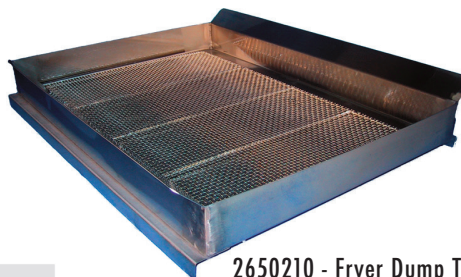

Fryer Dump Tray

2650210 Fryer dump tray with 17" x 25" mesh fry screen.

2650210 - Fryer Dump Tray

Fryer Landing Table And Dump Tray

7155310 2-shelf cart without handle, with 4" casters, wt. 30 lbs
Overall size: 36" L x 20" W x 34 1/2" H

1055130 3-shelf cart without handle, with 4" casters, wt. 30 lbs
Overall size: 36" L x 20" W x 34 1/2" H

7155310

1055130

Gas Hoses

2950040 36" x 3/4" gas inlet hose with S/S reinforced NSF hose, disconnect, and restraining cable

2950065 36" x 1" gas inlet hose with S/S reinforced NSF hose, disconnect, and restraining cable

Fryer Filter Papers

2650600 22" x 34" Fryer Paper Filter For Dual PBI Fryer

2650545 17 3/8" x 34 1/4" Paper Filter 100 Per Box *Fits PBI Single Fryer*

Fold'n'Go Cart

1051521 Fold'n'Go Cart. 15" x 21" Black Shelves

- Cart folds and unfolds in a single, quick, and easy motion
- Ships fully assembled, no tools required
- Collapse to 9" width
- Durable construction; 3/4" solid aluminum legs and lock-tight bolts
- Cart holds up to 350 lbs (approximately 116 lbs per shelf)
- BPA free