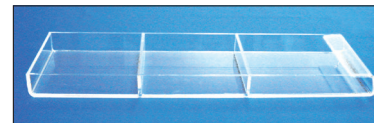

Three Compartment Acrylic Food Display Bins

- 1606745 6" x 7" x 28" Three Compartment Acrylic false bottom container with front return lip
- 4808240 8" x 2" x 28" Three Compartment Black Acrylic false bottom container with front return lip
- 1608745 8" x 7" x 28" Three Compartment Acrylic false bottom container with front return lip
- 4808245 8" x 2" x 28" Three Compartment Acrylic false bottom container with front return lip

Display Bins

- 1606277 7" x 7" x 27" High Impact Durable Glass Bulk food bin
- 1606749 9" x 7" x 27" High Impact Durable Glass Bulk food bin
- 1606765 11" x 7" x 27" High Impact Durable Glass Bulk food bin

1608745

Two Compartment Inserts

- 1606752 9" x 5" x 27" High Impact Durable Glass Two Compartment Insert

4808245

Three Compartment Inserts

- 1606278 7" x 5" x 27" High Impact Durable Glass Three Compartment Insert
- 1606750 9" x 5" x 27" High Impact Durable Glass Three Compartment Insert

4808228

Two Compartment Bins

- 1602763 6" x 7" x 27" High Impact Durable Glass False bottom bin
- 1602783 8" x 5" x 27" High Impact Durable Glass False bottom bin

Fiberglass Trays & Pans

For storing and displaying meats, fish, poultry, deli items and bakery goods. Constructed of high strength fiberglass. They're very durable, with no sharp edges, and easy to clean with a damp cloth or spray rinse. Features reinforced edges for extra durability; and "Dri-Stack" separators, molded into the underside of the rim, to allow air to circulate when trays and pans are drying. Available in five attractive colors: salmon, yellow, blue, green, white and black.