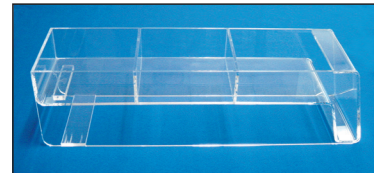

1608745

Two Compartment Inserts

- 1606752 9" x 5" x 27" High Impact Durable Glass Two Compartment Insert