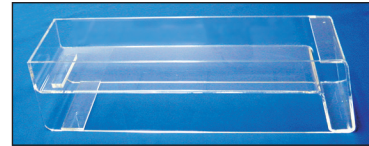

HISPANIC DISPLAY BINS

Acrylic Food Display Bins

- 1604728 4" x 7" x 28" Acrylic Display false bottom containers
- 1606723 6" x 7" x 23" Acrylic false bottom container with front return lip
- 1606728 6" x 7" x 28" Acrylic false bottom container with front return lip
- 1608728 8" x 7" x 28" Acrylic false bottom container with front return lip
- 1601228 12" x 7" x 28" Acrylic false bottom container with front return lip
- 4808228 8" x 2" x 28" Clear Acrylic pan with front return lip

1608728

Two Compartment Acrylic Food Display Bins

- 4808270 8" x 2" x 23" Two Compartment Acrylic false bottom container with front return lip
- 4808275 8" x 2" x 23" Two Compartment Black Acrylic false bottom container with front return lip

Three Compartment Acrylic Food Display Bins

- 1606745 6" x 7" x 28" Three Compartment Acrylic false bottom container with front return lip
- 4808240 8" x 2" x 28" Three Compartment Black Acrylic false bottom container with front return lip
- 1608745 8" x 7" x 28" Three Compartment Acrylic false bottom container with front return lip
- 4808245 8" x 2" x 28" Three Compartment Acrylic false bottom container with front return lip

4808228

Two Compartment Bins

- 1602763 6" x 7" x 27" High Impact Durable Glass False bottom bin
- 1602783 8" x 5" x 27" High Impact Durable Glass False bottom bin

Fiberglass Trays & Pans

For storing and displaying meats, fish, poultry, deli items and bakery goods. Constructed of high strength fiberglass. They're very durable, with no sharp edges, and easy to clean with a damp cloth or spray rinse. Features reinforced edges for extra durability; and "Dri-Stack" separators, molded into the underside of the rim, to allow air to circulate when trays and pans are drying. Available in five attractive colors: salmon, yellow, blue, green, white and black.