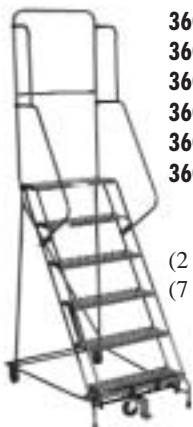

- 0950330** Wardrobe cabinet, 36" x 21" x 78"- color: "putty"
- 0950335** Wardrobe cabinet, 36" x 18" x 78"- color: "putty"

Combination Cabinet

Combines office supplies/package storage and wardrobe facilities in one cabinet. Extra half shelves are available.

- 4001089** 36" x 18" x 78"H combination storage and wardrobe cabinet color "putty"

Folding Step Ladder

- 3601031** Three step little jumbo folding ladder with fold-up bar & slip resistant treads

Ladders with Handrails

One-inch steel tubing construction. Properly braced and reinforced. Big non-skid non-marking shoes. 12" deep pattern super diamond floor plate. Sage green hammertone finish. All equipped with "Step Jack" controlled caster and floor lock assembly assuring dependable "Stop & Go" safety.

PART NO.	DESCRIPTION	WIDTH	TOP HEIGHT	OVERALL HEIGHT	PLATFORM WIDE	DEEP	BASE Wt.
3600030	1 Stp Hndrls		(no rails - 12" High)				
3600060	2 Stp Hndrls	20"	37"	—	21"	21"	32 lb.
3600090	3 Stp Hndrls	20"	58 1/2"	—	22"	29"	42 lb.
3600120	4 Stp Hndrls	20"	68"	—	24"	35"	50 lb.
3600150	5 Stp Hndrls	20"	77 1/2"	—	25 1/2"	41 1/2"	61 lb.
3600180	7 Stp Hndrls	26"	108 1/2"	66 1/2"	34 1/2"	54"	106 lb.
3600210	8 Stp Hndrls	26"	118"	76"	36"	60"	120 lb.
3600240	9 Stp Hndrls	26"	127 1/2"	85 1/2"	36"	66 1/2"	132 lb.
3600270	10Stp Hndrls	26"	137"	95"	36"	72 1/2"	157lb.
3604016	10Stp Hndrls	26"	137"	95"	36"	72 1/2"	157lb.
3604017	10Stp Hndrls	26"	137"	95"	36"	72 1/2"	157lb.