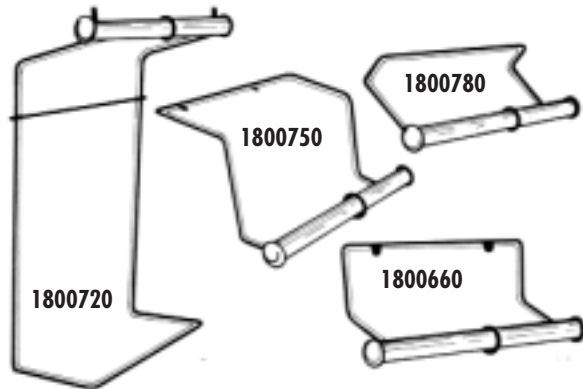

Chrome Bag Holders

Brightly chromed bag holders for produce and meat cases.

- 1800750** Top mount produce bag holder - chrome plated
- 1800780** Front mount produce bag holder
- 1800720** Dry stand produce bag holder
- 1800660** Top case bag holder (top mount)

Stack N Nest Bins

- 1601810** Gray stack n nest container
26" x 18" x 10"
- 1601825** Gray stack n nest container
26" x 18" x 10" w/6 each
1/2" holes

Staple Pliers

Chrome. Excellent for closing produce, bread or poultry bags.

PBI's Plastic Crisping Baskets

These bail type containers are ideal for any meat, poultry, produce or seafood processing and distribution application. Freezing time is minimized because of a unique, open design. Delicate materials are provided single layer protection. The bails pivot down for nesting when empty. Color gray.