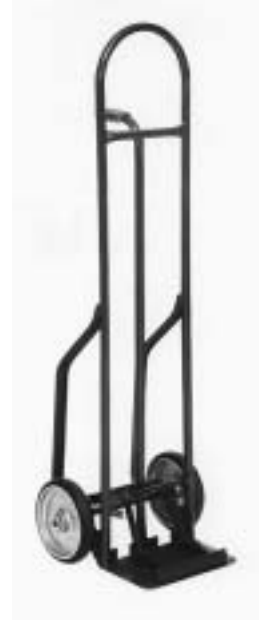

**Kick-Off Hand Truck**

Spot your load anywhere. Flush against a wall, counter etc. The action of the "Kick-Off" mechanism uses the weight to push the truck out from under and away from the load. Specially suited for: supermarkets, bottle stores, warehouses, truckers, food distributors, etc.

Toe Plate: 7" x 14" x 1/4" color red

**7601110** 500 lbs. cap. hand truck, wt. 34 lbs.

7601110

**Tubular Steel Hand Truck (not pictured)**

Standard of the industry. Heavy duty. Easy to roll hand truck. 8" x 1 5/8" easy roll rubber wheels. Heavy gussets to insure extra sturdiness. Overall dimensions—55" high x 19" wide. Capacity 600 lbs. Color red.

**7600875** 8" x 14" toe plate, flat stock back, 37 lbs.

**7600360** 10" x 14" toe plate, center bar back, 39 lbs.

**Bread Hand Truck Huge Toeplate**

Same as the Tubular Steel Hand Truck, above, but equipped with a 14" wide x 19" deep toe plate to handle bread delivery.

**7600810** Bread hand truck, 37 lbs.

7600810

**"L" Dividers**

**IDEAL FOR HOLIDAYS - HAMS & TURKEYS**

- 1901501** 8" x 12" x 24" vinyl coated black wire "L" divider
- 1901531** 8" x 12" x 28" vinyl coated black wire "L" divider
- 1901561** 8" x 12" x 30" vinyl coated black wire "L" divider, special order - call for minimum and pricing