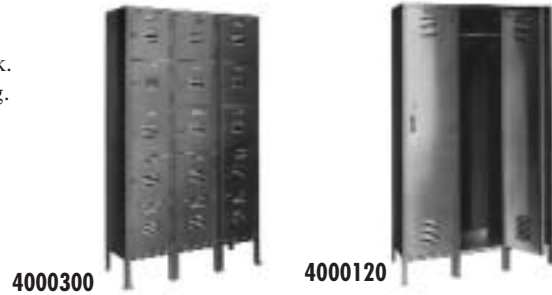

Multiple Tier Lockers

Lockers feature finger-tip handles with provision for padlock. Rigid frame, trouble-free hinges. Two styles. Priced per opening.

- 4000270** 5-high single tier locker, 12"W x 15"D x 12"H per opening, color gray if not specified
- 4000300** 5-high 3-tier lockers, 12"W x 15"D x 12"H per opening (15), color gray if not specified
- 4000120** 3 section wide locker unit per opening, 15"W x 18"D x 72"H

ANTI-THEFT LOCKERS - PERFORATED LOCKER DOORS
Available in quantity. Call for details.

Wall Desk

Attaches to any handy wall space. Storage compartment below lift top. Built in lock. Equipped with two supporting braces that extended from bottom of desk to wall. Dove gray finish.

- 1750240** Wall-mount receiving desk —24" x 23.5" x 12"
- 1750185** Aluminum portable stand for receiving desks - 24" x 24" x 6"

Portable Receiving Desk

Rigid, heavy duty steel construction. No more annoying errors due to wobbly desks or lack of writing space. Smooth working surface top lifts up on piano hinges. Large storage compartment at top holds "in work" papers. Desk has gray baked-on enamel finish and aluminum stand with 5" all swivel casters. Dimensions: 24" wide x 23" deep. Height at front is 45". Overall height is 53".

- 1750210** Receiving desk on stand with casters 23.5" x 24" x 53"

Receiving Desk

A practical desk for receiving merchandise, groceries, meats, delicatessen, or vegetables. Quality built desk, standard dove gray baked enamel finish. Drawer with lock 32 7/8" wide, 4 1/4" high and 30" long. Sloping top with 3 compartment hood.