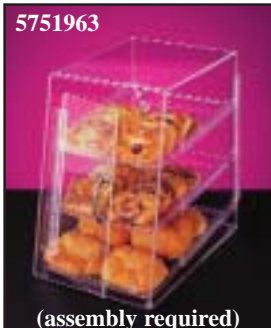

1800384

(assembly required)